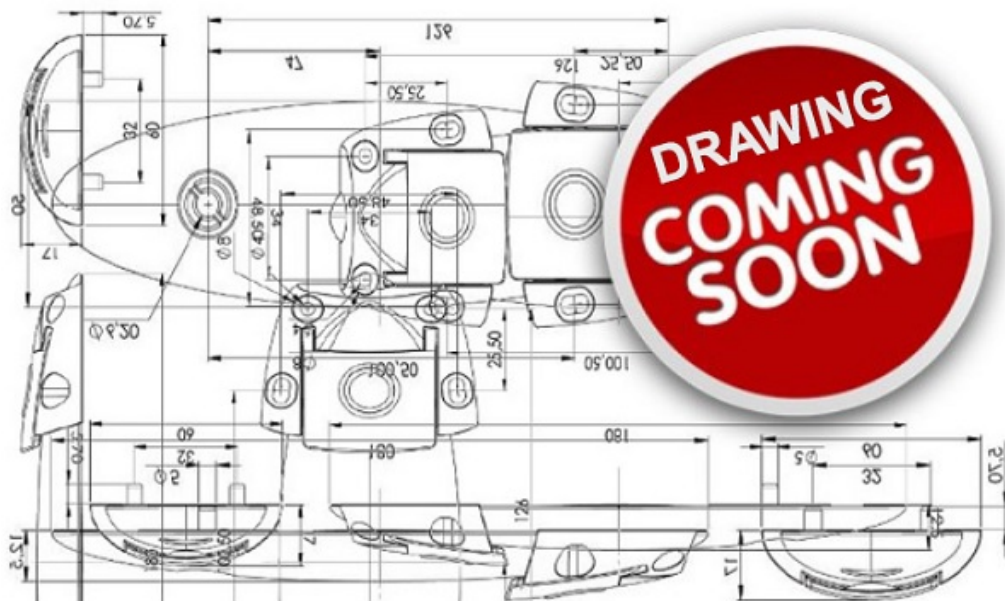

PRODUCT SHEET

Description:

Table "Front Slide" SS-304, 750mm Closed, Opening 560mm, H:38 mm, All Profiles SS304, Load Capacity: 60kg

Item number:

24.02.160-0

Units	Box	Carton	HS Code	Barcode
Pcs.	1	20	8302420090	
				5704866501576